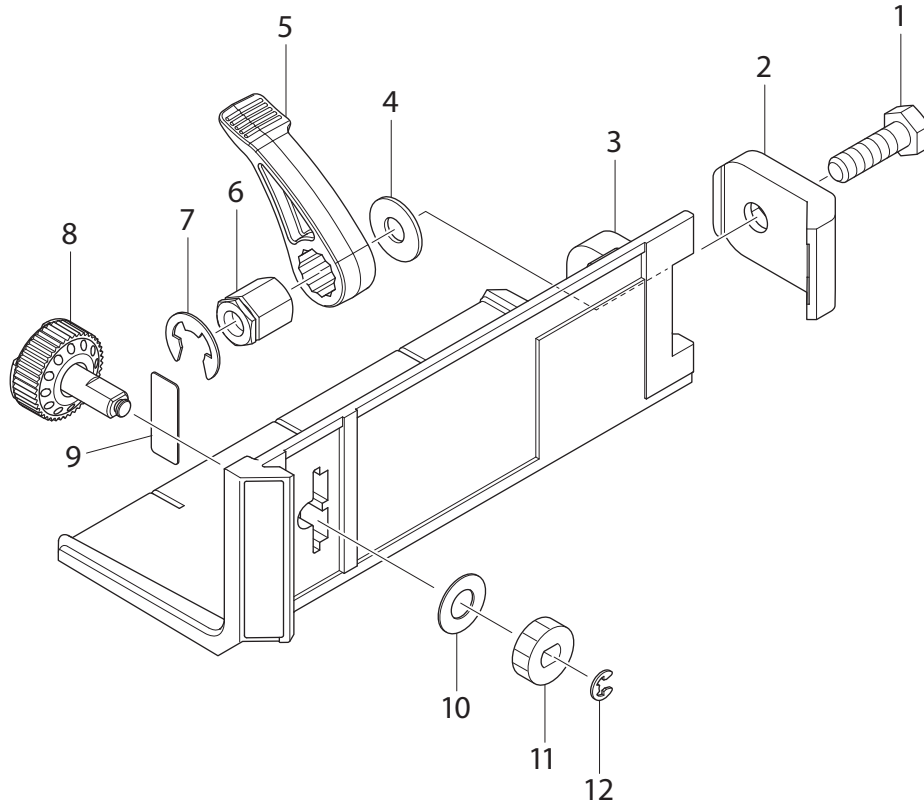

09 - 2011  
 123148-2  
**ANGLE GUIDE ASSY**  
 (For Model PJ7000)

Item No.	Part No.	Description	Qty	Unit
1	266736-3	HEX BOLT M6X20	1	PC.
2	317049-6	CLAMP	1	PC.
3	141245-2	ANGLE GUIDE COM. (N/A as individually)	1	PC.
4	253804-1	FLAT WASHER 6	1	PC.
5	272263-0	LEVER 40	1	PC.
6	252159-1	HEX. NUT M6	1	PC.
7	961014-3	STOP RING E-8	1	PC.
8	271616-0	THUMB 20	1	PC.
9	232278-9	LEAF SPRING TYPE 2 (TYPE 1# 232130-1)	1	PC.
10	253186-1	FLAT WASHER 7	1	PC.
11	226217-9	SPUR GEAR 16	1	PC.
12	961017-7	STOP RING E-3	2	PC.